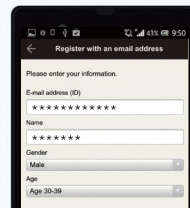

2 Start the app to begin the user registration process. アプリを起動してユーザー登録

In the case of mail registration: listed in URL for authentication
Receive e-mail and perform book registration.
Even SNS can register for use.

メール登録の場合、認証用URL記載のメールを受信し本登録を行います。SNSでも利用登録ができます。